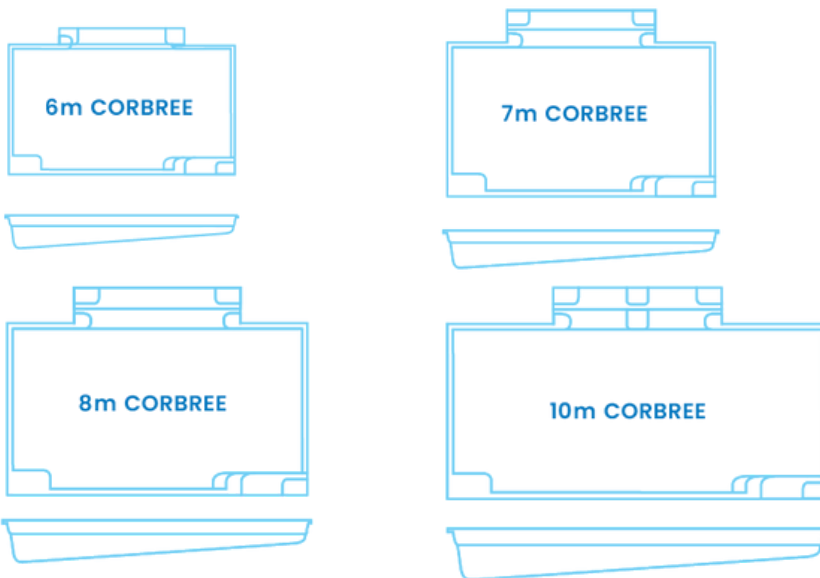

CORBREE

SHELL DIMENSIONS

	Length	Width	Depth
6m	6.3m	3.4m	1.15m-1.75m
7m	7.1m	4.2m	1.06m-1.71m
8m	8.3m	4.5m	1.07m-1.74m
10m	10.3m	4.5m	1.07m-1.74m

WATERLINE DIMENSIONS

	Length	Width
6m	6.0m	3.1m
7m	6.8m	3.9m
8m	8.0m	4.3m
10m	10.0m	4.3m