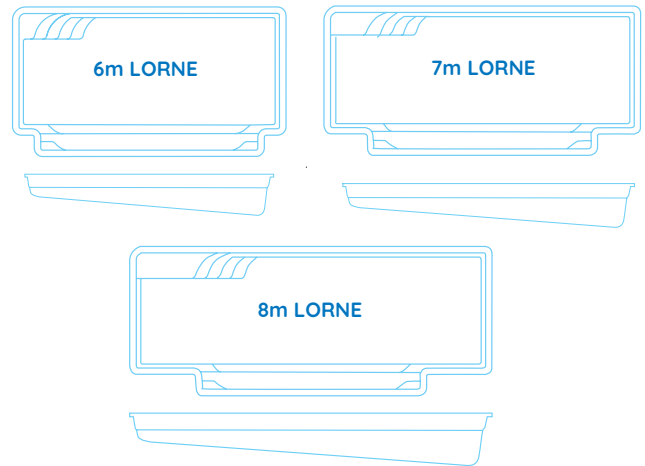

	Length	Width
6m	6.0m	2.7m

TAIGEN

SHELL DIMENSIONS

	Length	Width	Depth
5m	5.3m	2.5m	1.13m-1.65m
9m	9.3m	3.5m	1.20m-2.00m

WATERLINE DIMENSIONS

	Length	Width
5m	5.0m	2.2m
9m	9.0m	3.2m

LORNE

SHELL DIMENSIONS