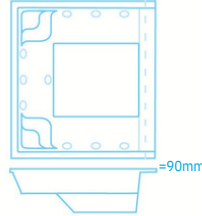

SHELL DIMENSIONS

	Length	Width	Depth
4m	4.3m	2.8m	1.18m - 1.55m

WATERLINE DIMENSIONS

	Length	Width
4m	4.0m	2.5m

SORRENTO

SHELL DIMENSIONS

	Length	Width	Depth
6m	6.3m	3.0m	1.20m - 1.80m

WATERLINE DIMENSIONS

WATERLINE DIMENSIONS

	Length	Width
6m	6.0m	3.1m
7m	6.8m	3.9m
8m	8.0m	4.3m
10m	10.0m	4.3m

HYDRO

SHELL DIMENSIONS

	Length	Width	Depth
5m	5.0m	2.8m	1.50m
6m	6.0m	2.8m	1.50m

WATERLINE DIMENSIONS

	Length	Width
5m	4.7m	2.5m
6m	5.7m	2.5m

PORTLAND

SHELL DIMENSIONS

	Length	Width	Depth
8m	8.3m	4.6m	1.10m-1.75m

WATERLINE DIMENSIONS

	Length	Width
8m	8.0m	4.3m

INGROUND SPA DESIGNS

SPACE

SHELL DIMENSIONS

	Length	Width	Depth
SPAACE	2.7m	2.3m	1m

WATERLINE DIMENSIONS

	Length	Width
SPAACE	2.4m	2.0m

SPA SPILL OVER

SHELL DIMENSIONS

	Length	Width	Depth
SPILL	2.7m	2.3m	1m

WATERLINE DIMENSIONS

	Length	Width
SPILL	2.4m	2.0m